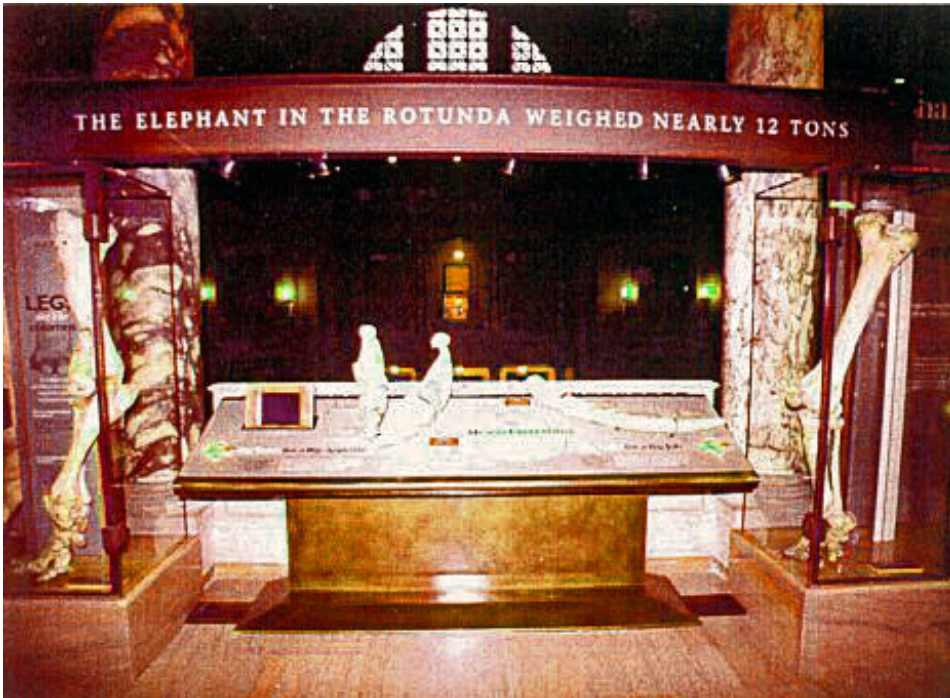

Roofing and Sheet Metal RD Herbert & Sons

Portfolio :: Custom Stainless Steel Smithsonian Institute - Washington, DC

ADDRESS:
Elephant Discovery Station
Museum of Natural History
Washington, DC
**GRAPHIC DESIGN
COMPANY:**
1220 Exhibits
Nashville, TN

PROJECT INFORMATION:

Working in conjunction with 1220 Exhibits, RD Herbert built the .063 ga patina bronze bases for the Elephant Discovery Station.

DETAIL:

The bases were fabricated in our shop in Nashville, shipped to Washington D.C. then assembled and installed by RD Herbert craftsmen. Fabricated with both welded and butt seams, these two-piece displays encourage interaction with the full-size African Elephant exhibit located in the Rotunda.