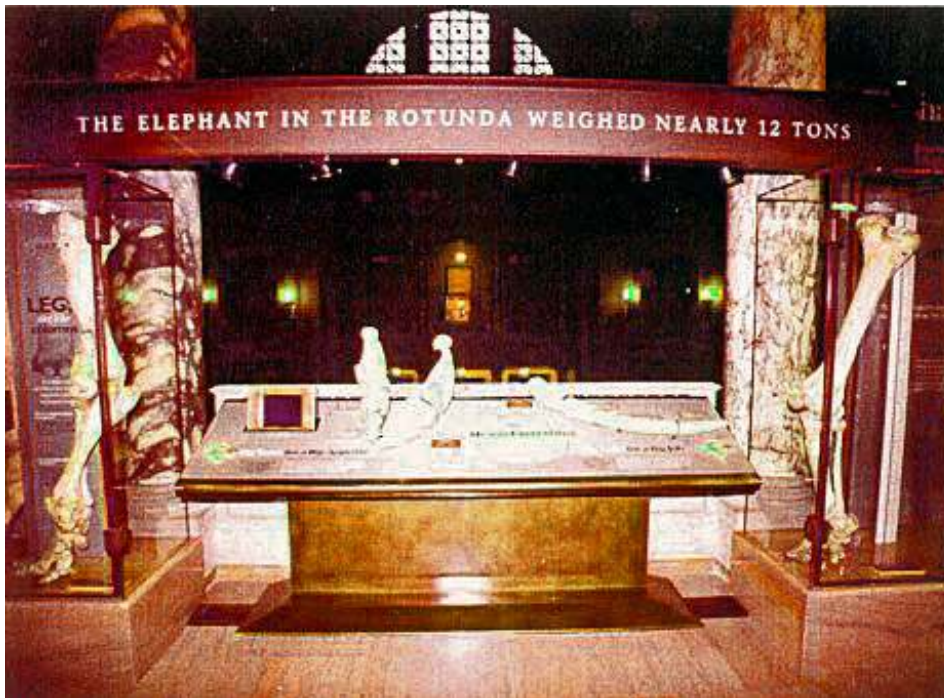

Roofing and Sheet Metal RD Herbert & Sons

Portfolio :: Custom Stainless Steel Smithsonian Institute - Washington, DC

ADDRESS:

Elephant Discovery Station
Museum of Natural History
Washington, DC

GRAPHIC DESIGN

COMPANY:

1220 Exhibits
Nashville, TN

PROJECT INFORMATION:

Working in conjunction with 1220 Exhibits, RD Herbert built the .063 ga patina bronze bases for the Elephant Discovery Station.

DETAIL:

The bases were fabricated in our shop in Nashville, shipped to Washington D.C. then assembled and installed by RD Herbert craftsmen. Fabricated with both welded and butt seams, these two-piece displays encourage interaction with the full-size African Elephant exhibit located in the Rotunda.