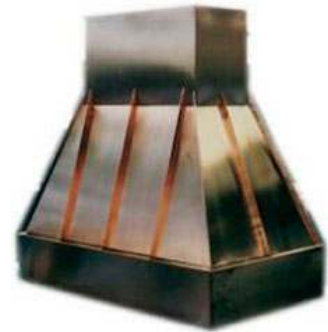

Standing Seam Copper