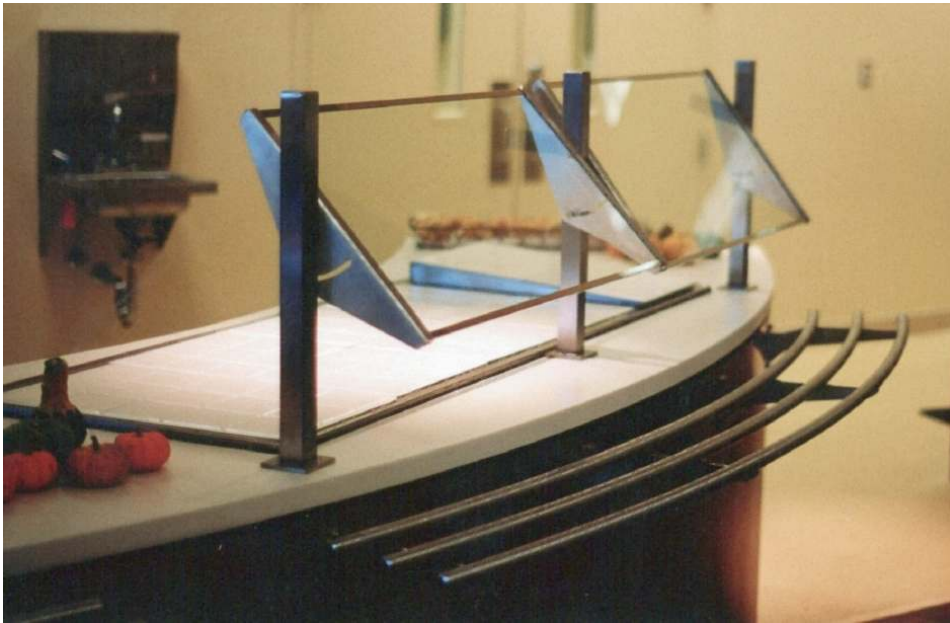

Roofing and Sheet Metal RD Herbert & Sons

Portfolio :: Custom Stainless Steel

Dell Plant Cafeteria – Nashville, TN

ADDRESS:

1 Dell Parkway,
Nashville, TN 37217

PROJECT INFORMATION:

During the construction of the cafeteria, RD Herbert fabricated all the stainless steel fixture accessories including sneeze guards with integrated glazing, tray rails, and vent covers.

DETAIL:

The six-inch top and bottom trim compliment the other stainless steel accents while protecting the walls from damage. The second photo highlights the cafeteria line's sneeze guards, tray rails, and supports.